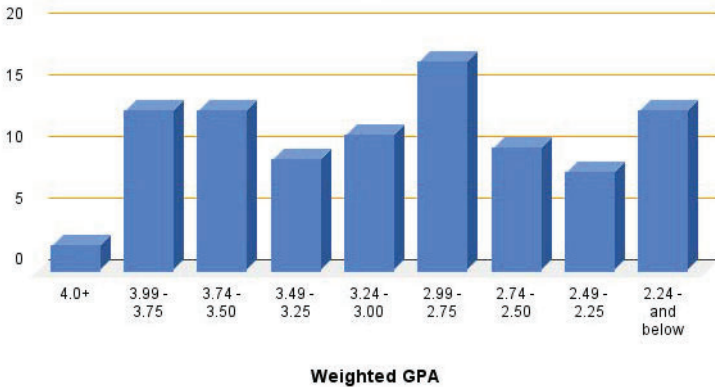

Composition (1 credit)

Fine Arts (3 Credits)

Corporate Work Study Program (3.5 credits)
--

PE (1 credit)

College Guidance (1.5 credits)

Computer Science (1 credit)

Class of 2024 Weighted GPA Band

**Class of 2024
Average SAT Score**