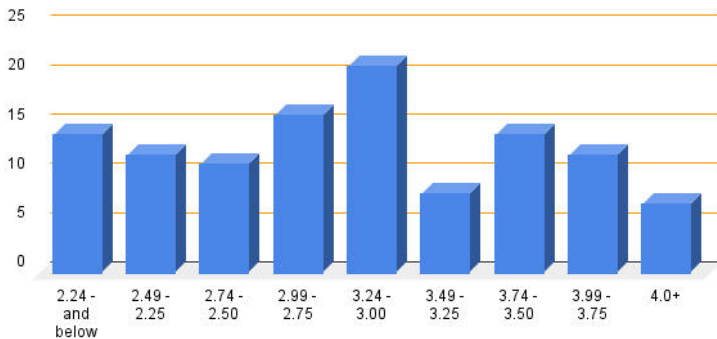

Cristo Rey Dallas Curriculum (34 Possible Credits)

Students are strongly discouraged from taking more than 4 AP classes per year

Cristo Rey Dallas GPA Scale		
Numeric Grade	College Prep GPA Scale	AP GPA Scale
97-100	4	5
94-96	3.75	4.75
91-93	3.67	4.67
88-90	3.33	4.33
85-87	3	4
82-84	2.67	3.67
79-81	2.33	3.33
76-78	2	3
73-75	1.67	2.67
70-72	1	2
0-69	0	0

Class of 2025 Weighted GPA Band

Weighted GPA

**Class of 2025
Mean SAT Score**

May 2024: 1007

August 2024: 1020

Subject Area	AP Courses
Literature (4 credits)	-AP English Literature & Composition (12th) -AP English Language & Composition (9th)

Science (Up to 5 credits)	-AP Physics (12th) -AP Environmental Science (12th) -AP Biology (11th)

Math (4 credits)	-AP Calculus AB (12th & 11th) -AP Statistics (12th)

Social Studies (4 credits)	-AP United States History (11th) -AP World History: Modern (10th) -AP Psychology (10th)

Theology (4 credits)	-AP Seminar (11th)

Second Language (2 credits)	-AP Spanish Literature & Culture (12th) -AP Spanish Language & Culture (11th)

Composition (1 credit)

Fine Arts (3 Credits)

Corporate Work Study Program (4 credits)

PE (1 credit)

College Guidance (1.5 credits)